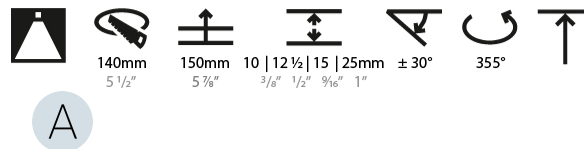

Ø 136mm 5 3/8"